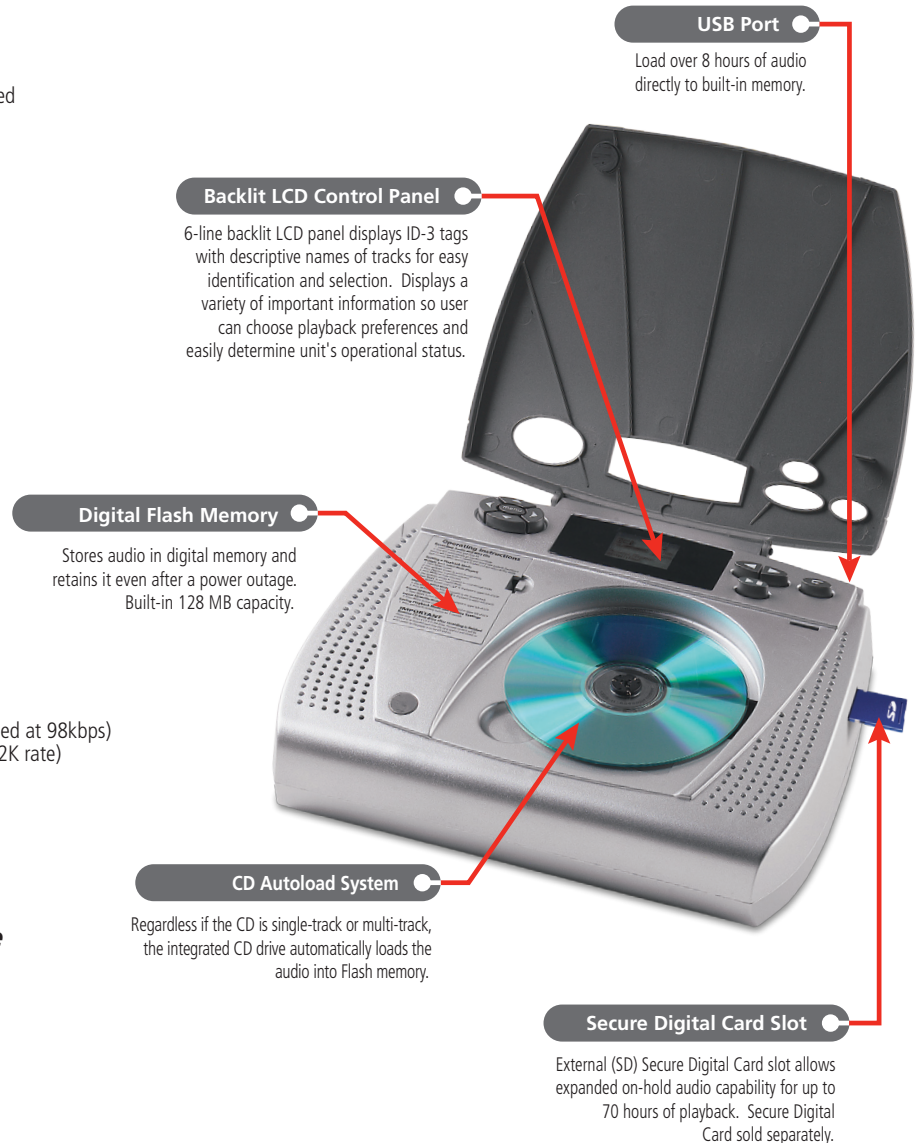

OEM 7000 platinum series

For Use With PBX & Key Phone Systems

Specifications

Controls

Play/Stop
Select (up/down)
Menu
Volume (up/down)
Repeat Mode (one/all/shuffle)

Display

Playback Mode (play/stop)
Repeat Mode (one/all/shuffle)
Volume Setting
Internal Memory (on-board)
External Memory (SD Card)
ID3 Tag (track name 1 artist)
Running time of track and total track length
Track number playing and total number of tracks stored

Jacks

USB (1.1)
Audio Out (RCA)
SD Card
DC Power (12V)

Input

Integrated CD drive
USB
SD memory card slot

Output Power

8Ω - 4 volts peak-to-peak
600Ω - 8 volts peak-to-peak

Power

12VDC @ 1000MA
Source 110VAC, 60Hz UL/CSA power pack

Switches

Output impedance (8/600Ω)
Speaker (on/off)

Memory Capacity

Internal - 128 MB
External - Up to 1 GB (SD card)

Playback Capacity

Audio CD - 80 minutes
Internal memory - up to 128 MB (173 minutes sampled at 98kbps)
SD Card - up to 1 GB (4000 minutes at 32 kbps @ 32K rate)

Formats Supported

Via Integrated CD Drive:
• Audio CD
Via USB or SD Card:
• MP3
• WMA

Internal Conversion Sampling Rate

32kbps @ 32K

Physical

Size: 11 x 9" x 4.5" (LWD)
Weight: 4.5 lbs.

Includes

Digital Player/Recorder
USB Cable
Audio Connector Cable
AC Power Adapter

the ULTIMATE in On-Hold Audio!

.MP3
audio